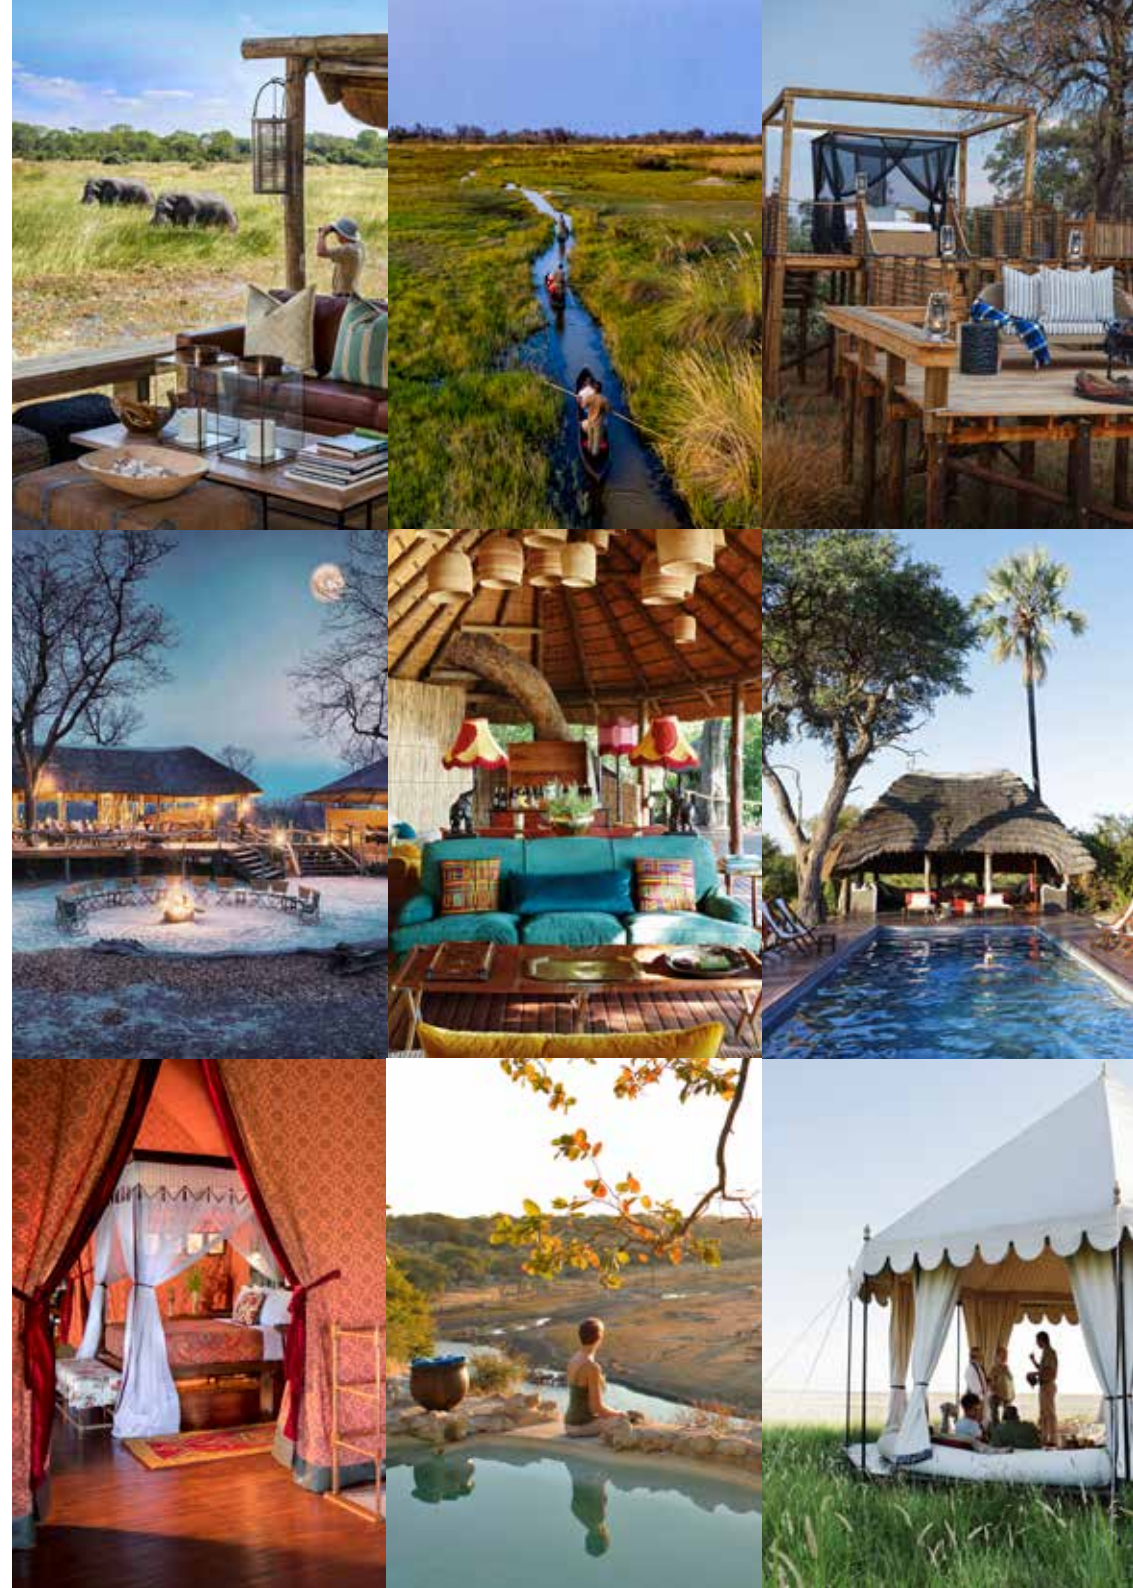

EXPLORE: BOTSWANA

Khwai Private Reserve, Okavango Delta

TULUDI: R4,990 pppn

TULUDI SKY SUITE: R3,490 per couple per night

SABLE ALLEY + LITTLE SABLE + SKYBEDS: R3,490 pppn

HYENA PAN: R2,990 pppn

Northern Okavango Delta

MAPULA LODGE: R30K exclusive use

Makgadikgadi Pans, Kalahari Desert

JACK'S CAMP: R4,990 pppn

SAN CAMP: R4,990 pppn

CAMP KALAHARI: R3,490 pppn

MENO A KWENA: R2,990 pppn

“ FIND YOURSELF ON NEW ADVENTURES, LOSE YOURSELF IN THE EXPERIENCE... ”

SAFARIHOEK: R3,290 pppn

SAFARI HOUSE: R13,800 exclusive use pn

ETOSHA MOUNTAIN LODGE: R3,290 pppn

“REMOTE, **AWE-INSPIRING** AND ENCHANTING, NAMIBIA IS A COUNTRY THAT TAKES YOU FURTHER **OFF THE GRID** THAN YOU EVER THOUGHT POSSIBLE. IT'S ALSO A COUNTRY THAT LOVES TO **SURPRISE.**”