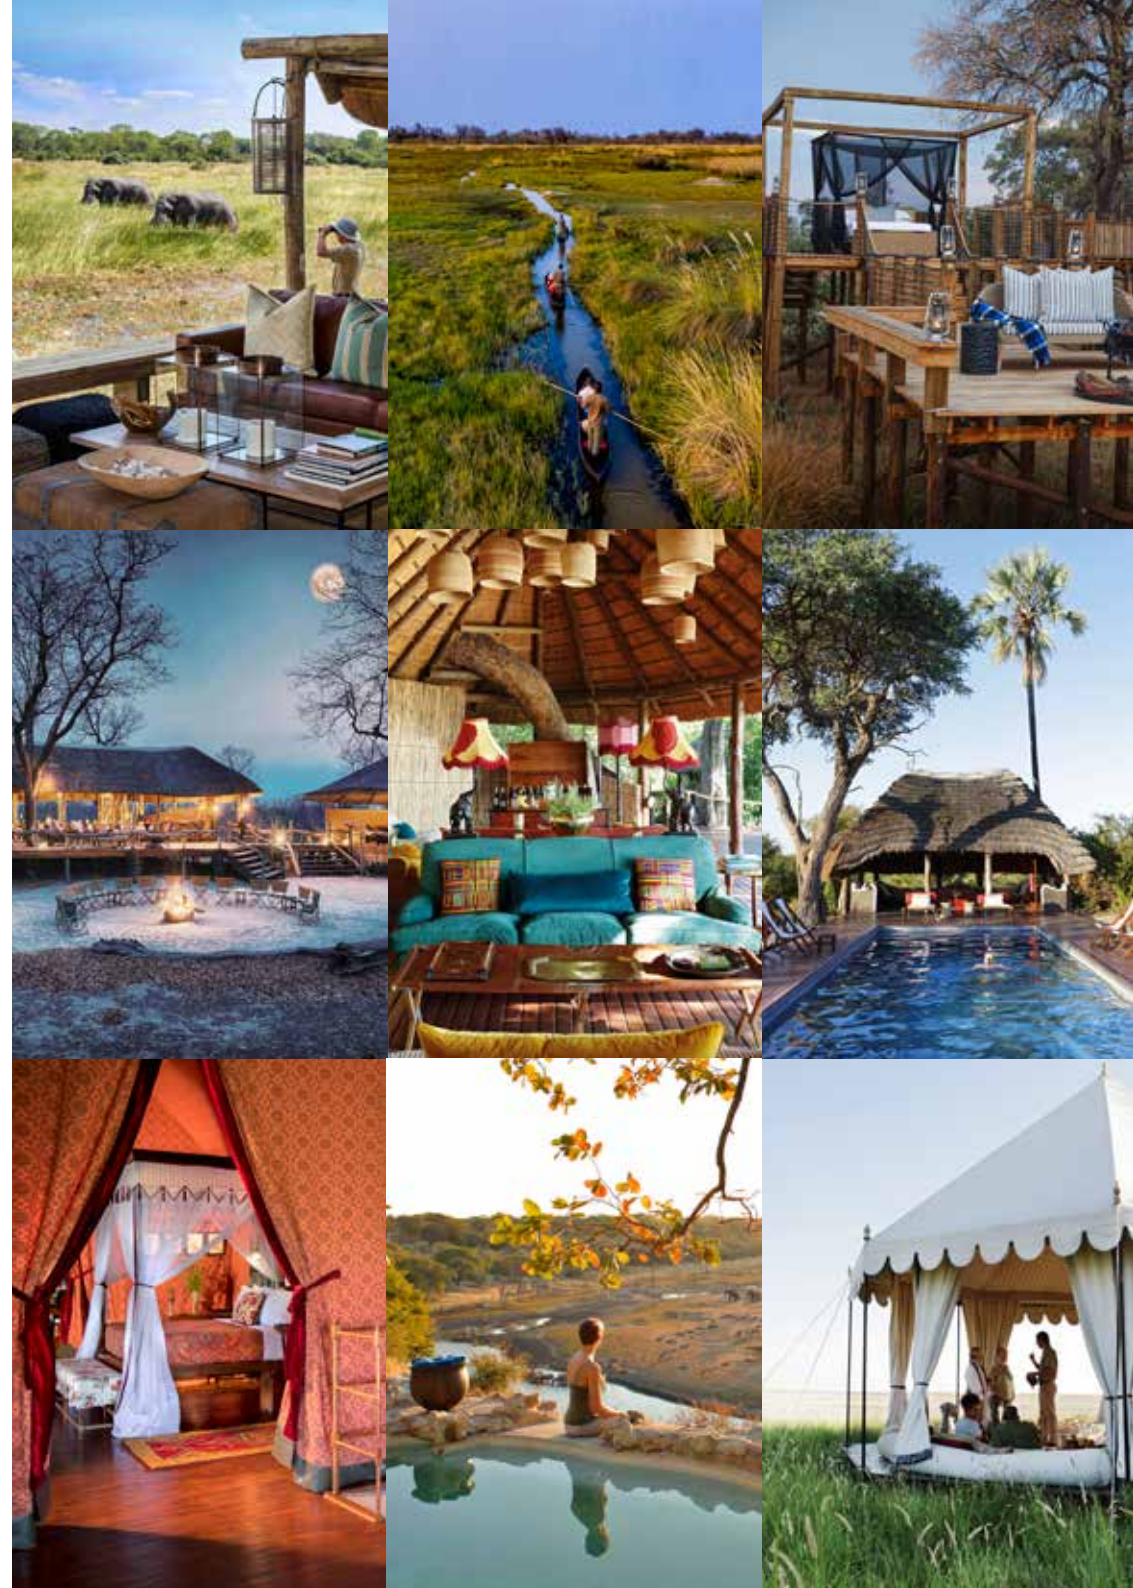

INCREDIBLE AFRICAN RESIDENTS SPECIAL RATES – valid until 19 December 2021

Discover Africa's wild places...

KIDS GET **50% OFF** THE ADULT RATE!

EXPLORE: BOTSWANA

Khwai Private Reserve, Okavango Delta

TULUDI: R5,079 pppn

TULUDI SKY SUITE: R3,552 per couple pn

SABLE ALLEY: R3,552 pppn

Northern Okavango Delta

MAPULA LODGE: R30,536 exclusive use

Makgadikgadi Pans, Kalahari Desert

JACK'S CAMP: R5,079 pppn

SAN CAMP: R4,000 pppn

CAMP KALAHARI: R3,552 pppn

MENO A KWENA: R3,043 pppn

“ FIND YOURSELF ON NEW ADVENTURES, LOSE YOURSELF IN THE EXPERIENCE... ”