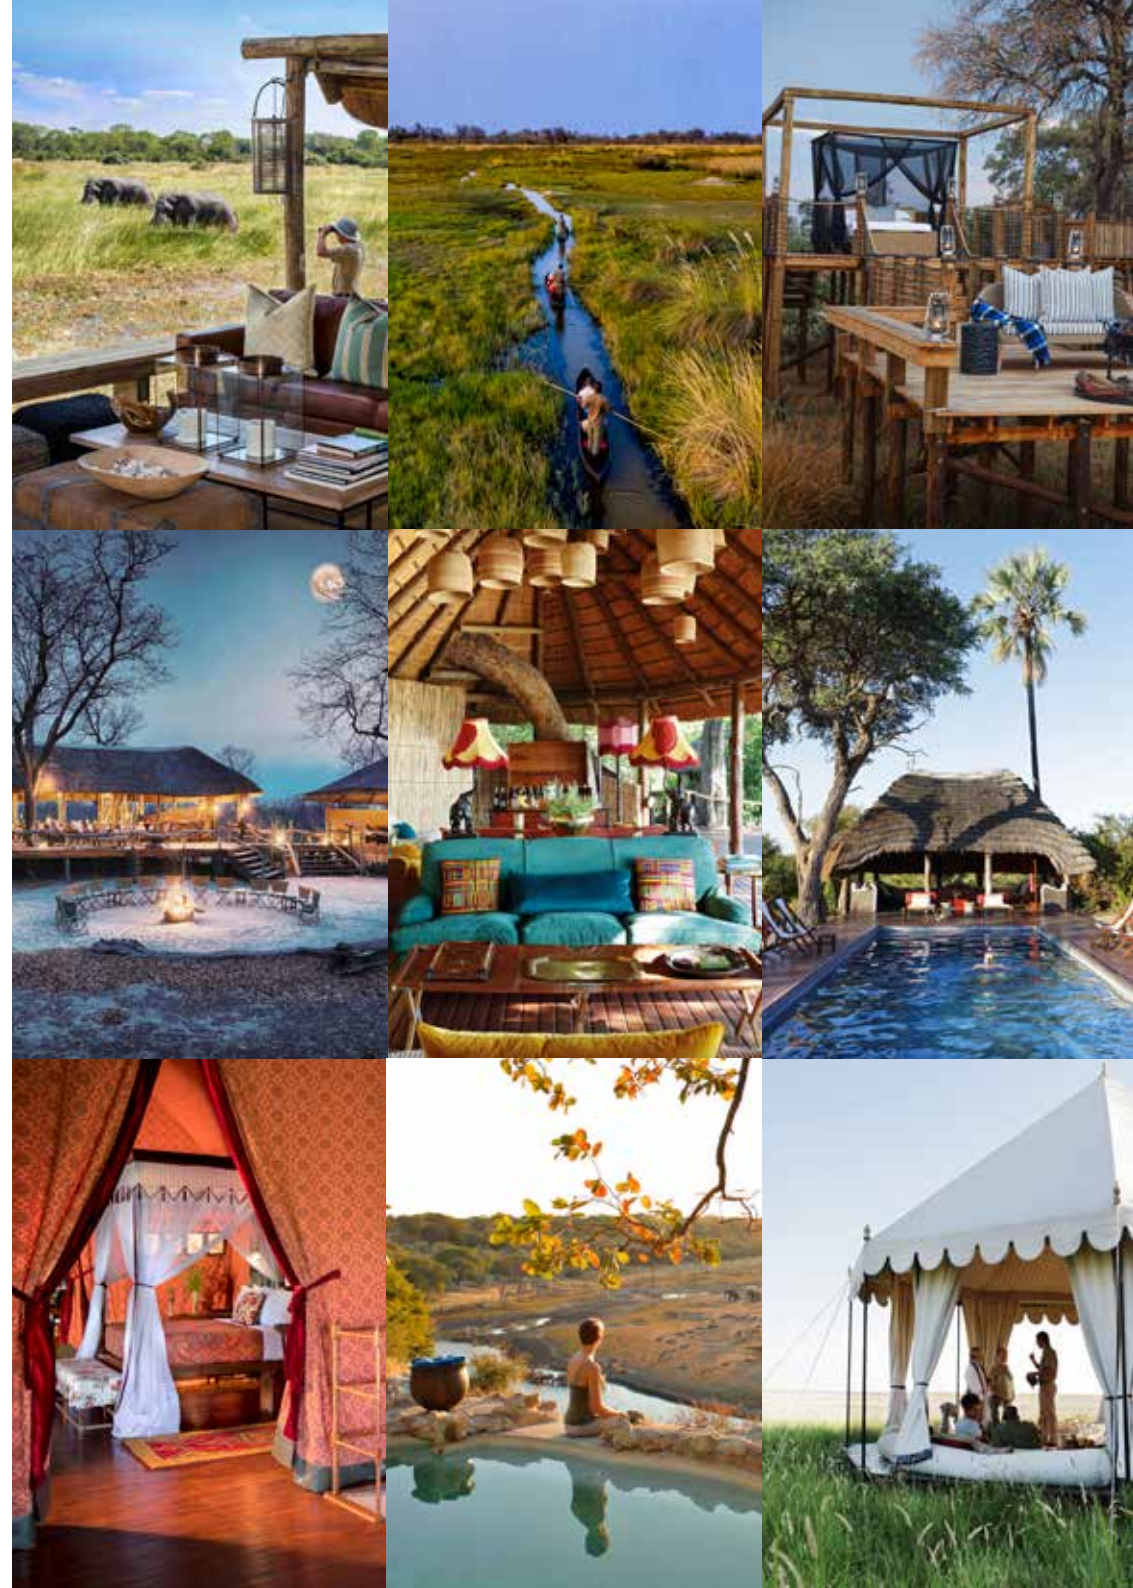

INCREDIBLE AFRICAN RESIDENTS SPECIAL RATES – valid until 19 December 2021, excl August.

Discover Africa's wild places...

KIDS GET **50% OFF** THE ADULT RATE!

EXPLORE: BOTSWANA

Khwai Private Reserve, Okavango Delta

TULUDI: R5,079 pppn

TULUDI SKY SUITE: R3,552 surcharge per couple pn

SABLE ALLEY: R3,552 pppn

SKYBEDS: R3,552 pppn

Northern Okavango Delta

MAPULA LODGE:

R3,552 pppn

Makgadikgadi Pans, Kalahari Desert

JACK'S CAMP: R5,079 pppn

SAN CAMP: R4,000 pppn

CAMP KALAHARI: R3,552 pppn

MENO A KWENA: R3,043 pppn

“ FIND YOURSELF ON **NEW ADVENTURES**, LOSE YOURSELF IN THE EXPERIENCE...”