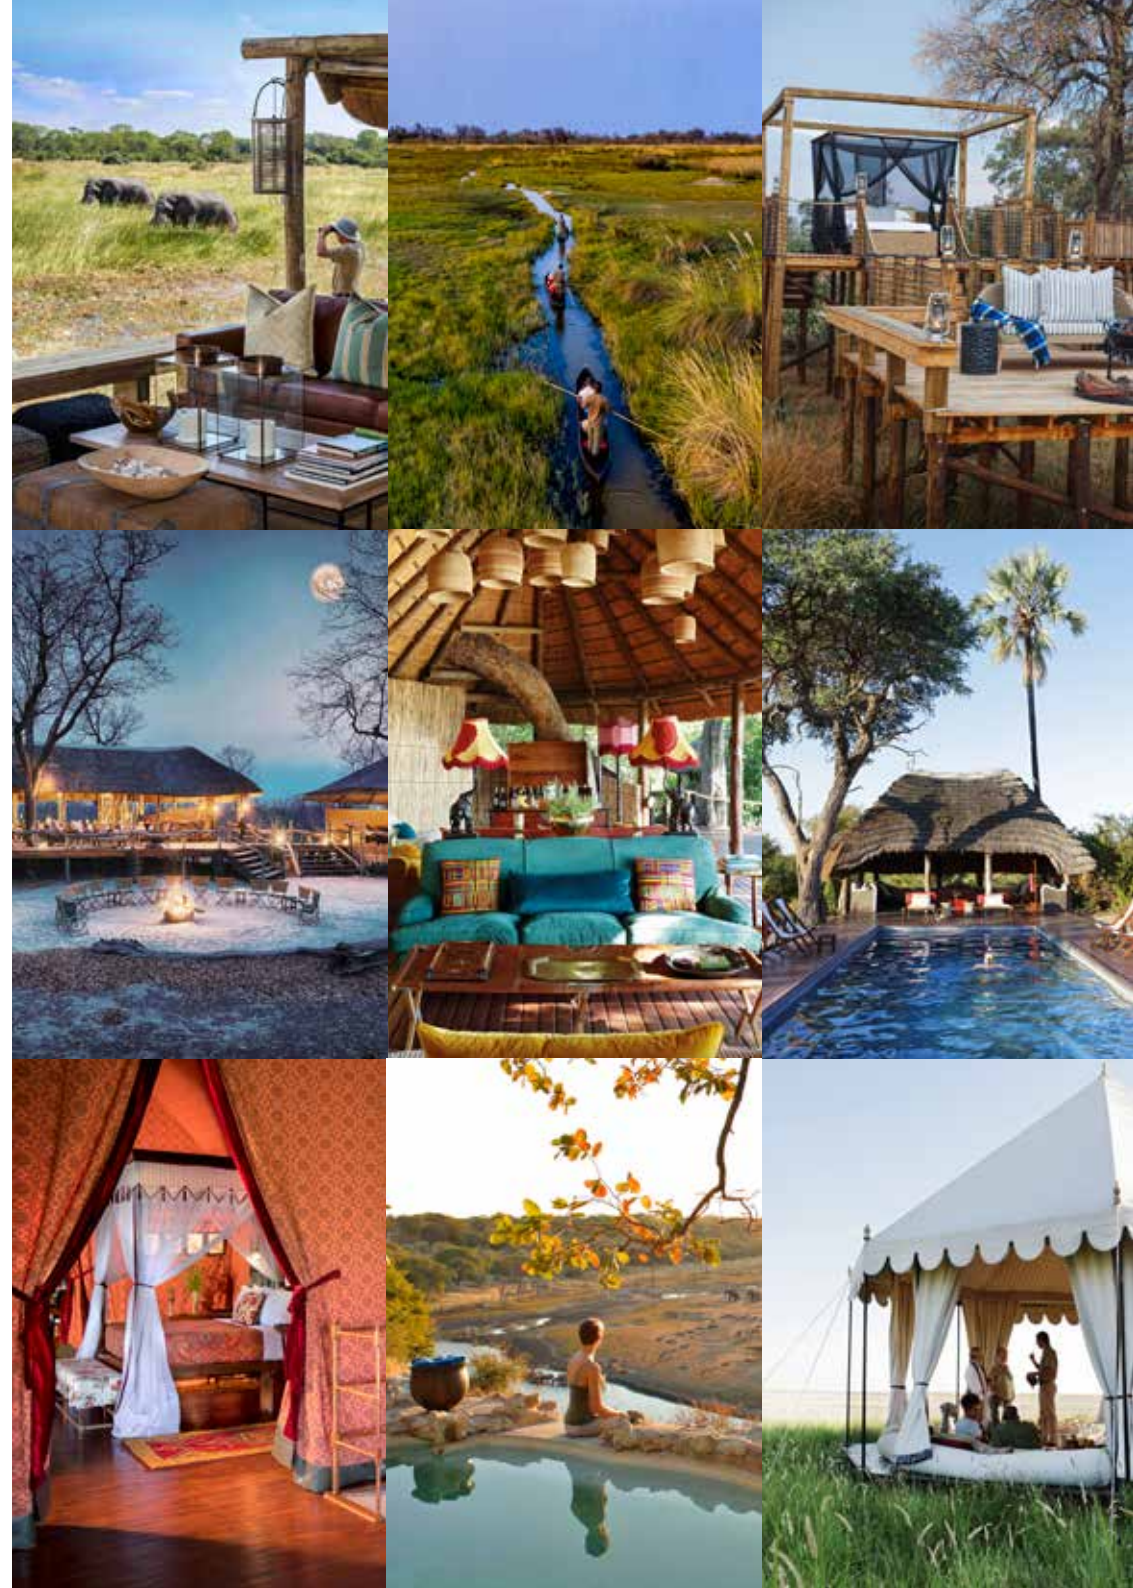

INCREDIBLE AFRICAN RESIDENTS SPECIAL RATES – valid until 19 December 2021, excl August.

Discover Africa's wild places...

KIDS GET **50% OFF** THE ADULT RATE!

EXPLORE: BOTSWANA

Khwai Private Reserve, Okavango Delta

TULUDI: R5,079 pppn

TULUDI SKY SUITE: R3,552 surcharge per couple pn

SABLE ALLEY: R3,552 pppn

SKYBEDS: R3,552 pppn

Northern Okavango Delta

MAPULA LODGE:

R3,552 pppn

Makgadikgadi Pans, Kalahari Desert

JACK'S CAMP: R5,079 pppn

SAN CAMP: R4,000 pppn

CAMP KALAHARI: R3,552 pppn

MENO A KWENA: R3,043 pppn

“ FIND YOURSELF ON **NEW ADVENTURES**, LOSE YOURSELF IN THE EXPERIENCE...”