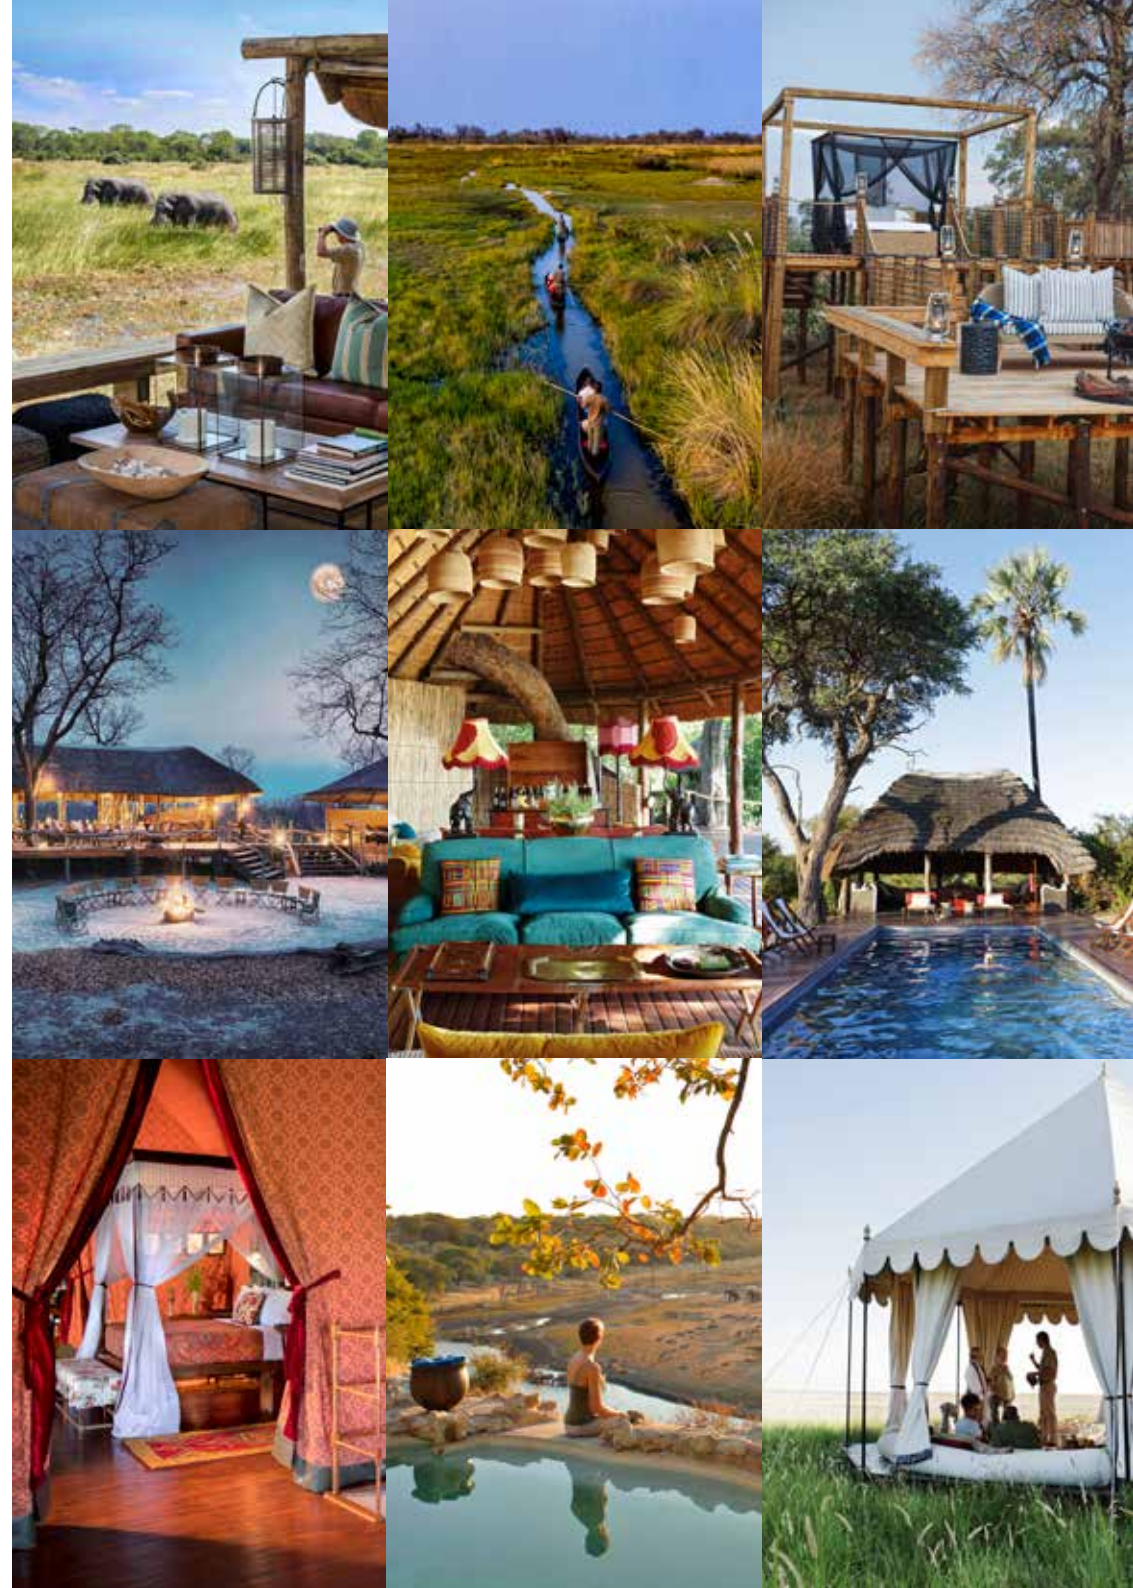

“ FIND YOURSELF ON **NEW ADVENTURES**, LOSE YOURSELF IN THE EXPERIENCE...”

EXPLORE: NAMIBIA

NamibRand Nature Reserve

KWESSI DUNES: R2,925 pppn

Kaokoland

HOANIB VALLEY CAMP: R3,710 pppn

Skeleton Coast

SHIPWRECK LODGE: R5,400 pppn